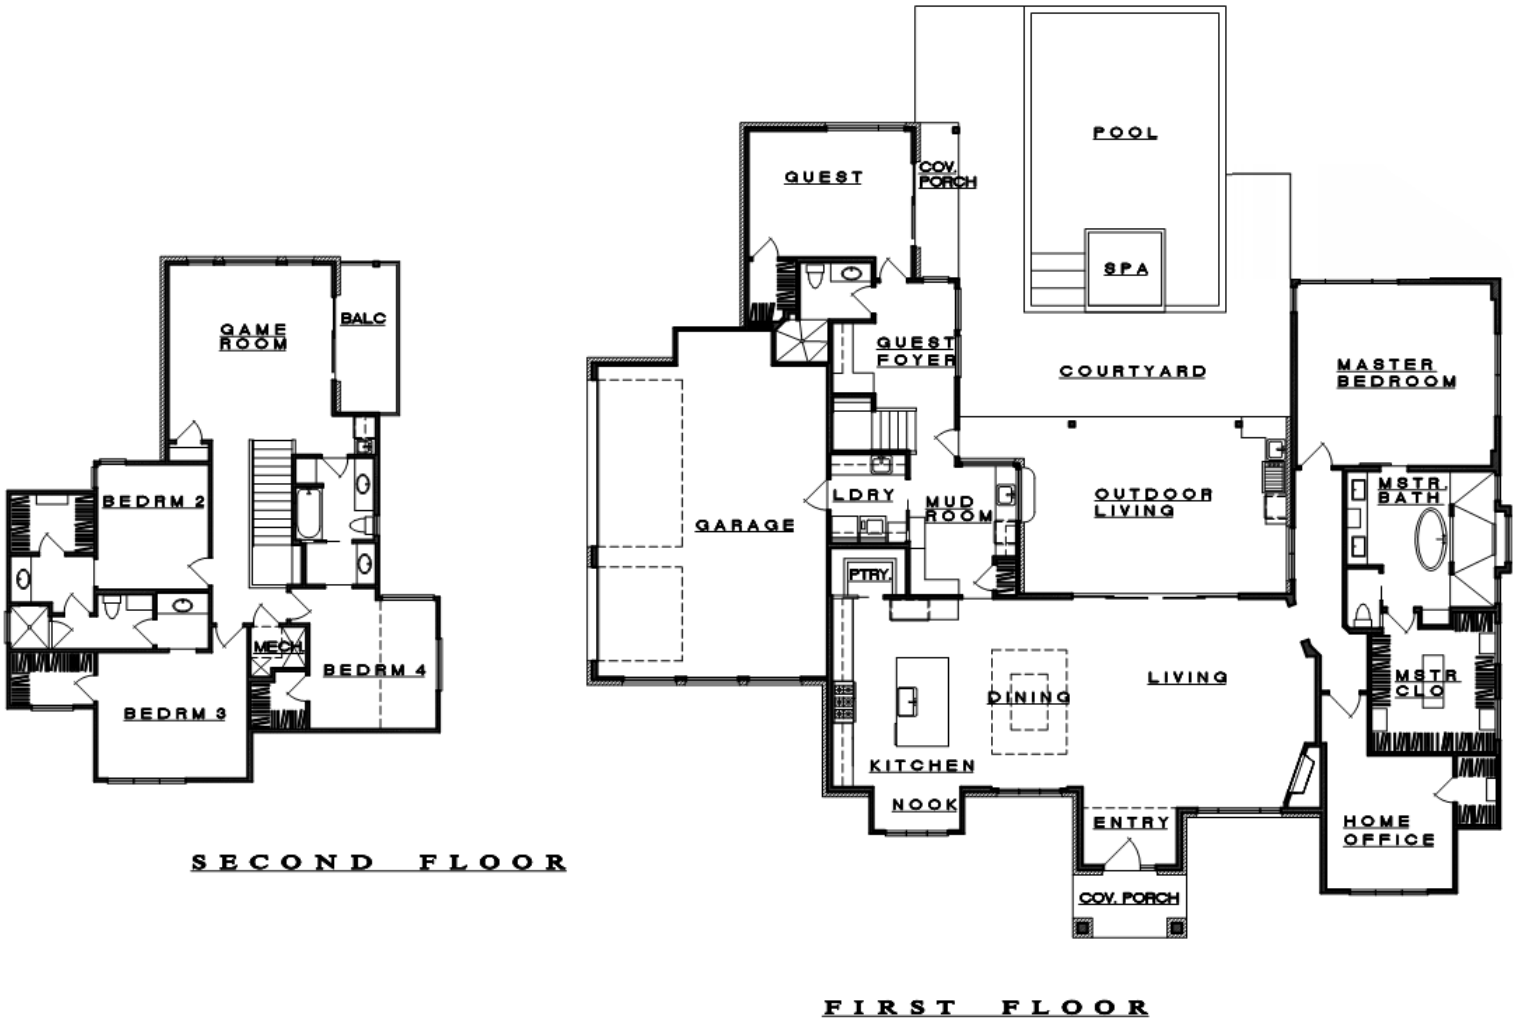

**322 Delayne  
 Reunion Reserve**

Approximately 4254 square feet

\*Square footage and room sizes are approximate  
 Images above and features sheet are marketing representations and subject to change  
 All plans and images copyrighted by Group Three Builders and/or original designer/architect