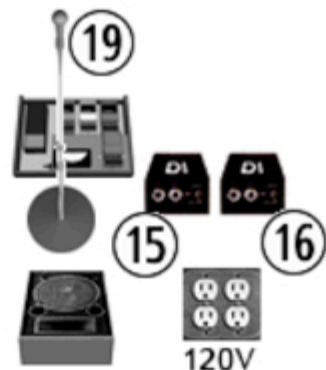

Dog N Butterfly
Stage Plot

Riser: 8' x 8' x 24"

SL Guitarist

Lead Vocalist

SR Guitarist

Bassist

INPUT LIST:

- 1. Kick Mic
- 2. Snare Mic
- 3. Hat Mic
- 4. Rack Tom Mic
- 5. Floor Tom 1 Mic
- 6. Floor Tom 2 Mic
- 7. Ride Mic
- 8. OverHead L Mic

- 9. OverHead R Mic
- 10. Bass DI
- 11. SR Guitar Amp Mic
- 12. SR Acoustic DI
- 13. SR Mando DI
- 14. SL Guitar Amp Mic
- 15. SL Acoustic DI
- 16. SL Mando DI
- 17. SR Guitar VOCAL Mic
- 18. Lead VOCAL Mic