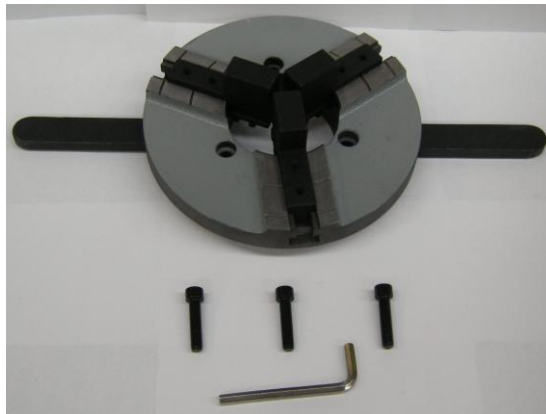

Unit 1, Vauxhall Street, Dudley, DY1 1TA
TEL : 01384 232121 FAX : 01384 232333
www. mgwelding.co.uk Email : sales@mgwelding.co.uk

PIPE CHUCKS **All With Self Centering Jaws**

200mm Maximum OD Gripping
260mm Maximum ID Gripping
10mm Minimum OD Gripping

300mm Maximum OD Gripping
360mm Maximum ID Gripping
10mm Minimum OD Gripping