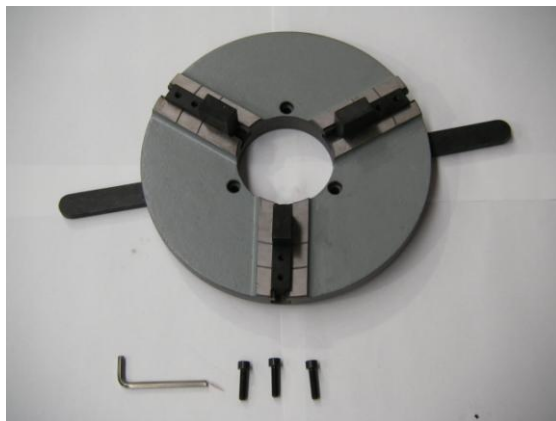

Unit 1, Vauxhall Street, Dudley, DY1 1TA
TEL : 01384 232121 FAX : 01384 232333
www. mgwelding.co.uk Email : sales@mgwelding.co.uk

PIPE CHUCKS **All With Self Centering Jaws**

200mm Maximum OD Gripping
260mm Maximum ID Gripping
10mm Minimum OD Gripping

300mm Maximum OD Gripping
360mm Maximum ID Gripping
10mm Minimum OD Gripping